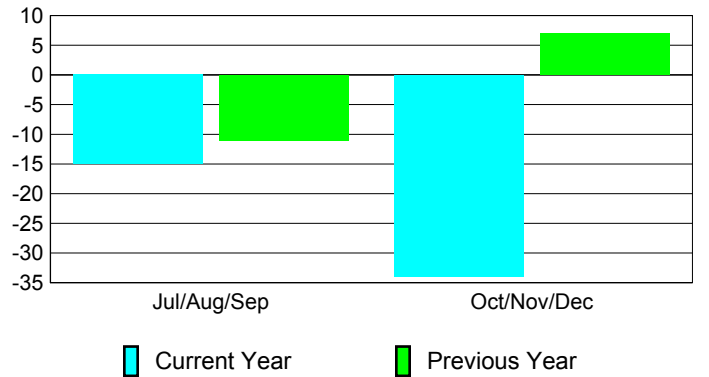

Comparison of Membership Gain/Loss

Current Year Compared to the Previous Year