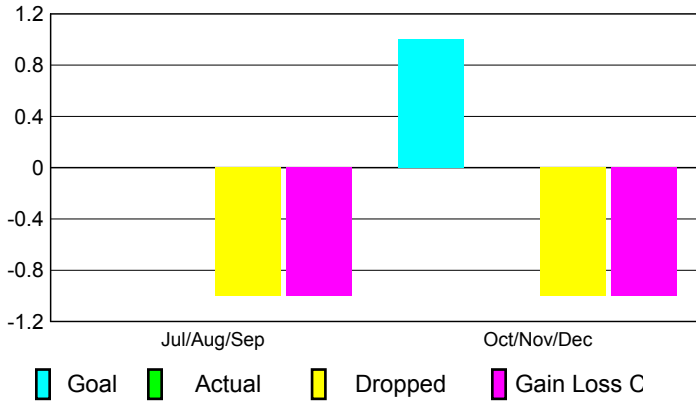

2010-2011 GMT Reports for District (or Undistricted) **District 2 T3**

GMT: JOHN 'JACK' R FERGUSON

Location: TEXAS

GMT CA: 1

CLUBS

Club Results
2010-2011

Clubs
2009-2010

Month	New Club Goal	Actual New Clubs	Actual Dropped Clubs	Gain/Loss of Clubs	Gain/Loss of Clubs
Jul/Aug/Sep	0	0	-1	-1	0
Oct/Nov/Dec	1	0	-1	-1	0
Totals	1	0	-2	-2	0

Club Results 2010-2011

Goal, New, Dropped, Gain/Loss

Comparison of Club Gain/Loss

Current Year Compared to the Previous Year

YTD Status Quo Clubs 2010-2011

Status Quo Clubs Compared to Status Quo Members

MEMBERSHIP